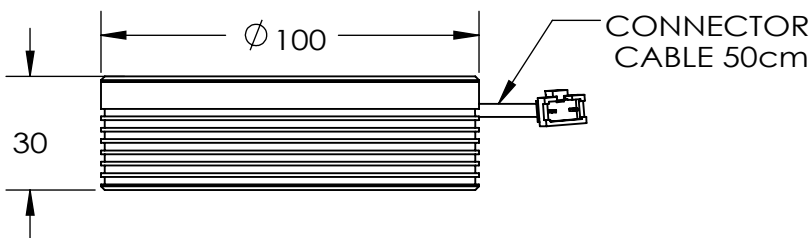

REVISIONS				
ZONE	REV.	DESCRIPTIONS	DATE	APP.

4X ϕ 2.50 ∇ 5
M3X0.5 - 6H ∇ 4

COLOR	WAVE LENGHT
RED:	660nm
GREEN:	525nm
BLUE:	470nm
WHITE:	-
IR 850:	850nm
IR 940:	940nm
UV:	380-385nm
RGB:	660nm/525nm/470nm

DESIGN BY	GP KHAW	UNIT:	MM
CHECK BY	EH-LOH	REVISION:	01
DATE	15/02/2012	SCALE:	1 : 1
MATERIAL	-	TITLE	DRAWING LAYOUT
FINISHING	-	PART NO	LSW-45-100-5-X-24V
QTY	-	DWG NO	-

PRODUCT SERIES: LSW SERIES

COLOUR:	-	-
VOLTAGE:	-	-
CURRENT:	-	-
POWER:	-	-
SHEET 1 OF 1		