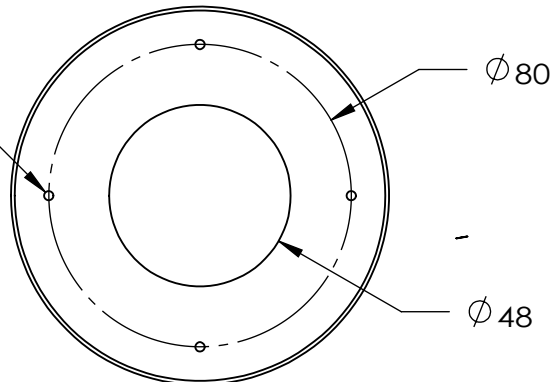

REVISIONS				
ZONE	REV.	DESCRIPTIONS	DATE	APP.

4X ϕ 2.50 ∇ 5
M3X0.5 - 6H ∇ 4

COLOR	WAVE LENGHT
RED:	660nm
GREEN:	525nm
BLUE:	470nm
WHITE:	-
IR 850:	850nm
IR 940:	940nm
UV:	380-385nm
RGB:	660nm/525nm/470nm

DESIGN BY	GP KHAW	UNIT:	MM
CHECK BY	EH-LOH	REVISION:	01
DATE	15/02/2012	SCALE:	1 : 1
MATERIAL	-	TITLE	DRAWING LAYOUT
FINISHING	-	PART NO	LSW-45-100-5-X-24V
QTY	-	DWG NO	-

PRODUCT SERIES: LSW SERIES

COLOUR:	-	-
VOLTAGE:	-	-
CURRENT:	-	-
POWER:	-	-
SHEET 1 OF 1		