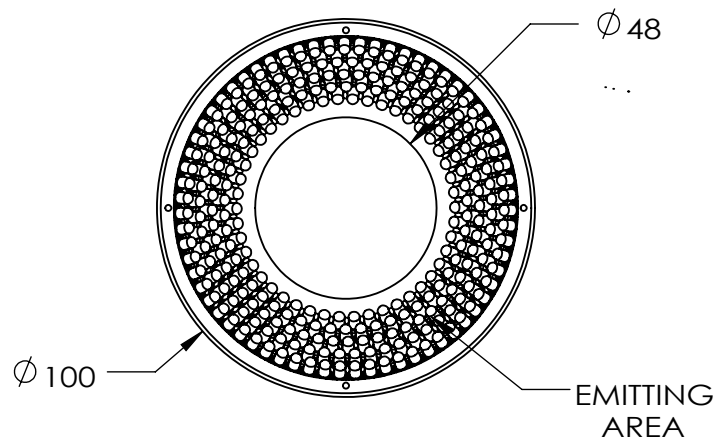

REVISIONS				
ZONE	REV.	DESCRIPTIONS	DATE	APP.

4X ϕ 2.50 ∇ 5
M3X0.5 - 6H ∇ 4

COLOR	WAVE LENGHT
RED:	660nm
GREEN:	525nm
BLUE:	470nm
WHITE:	-
IR 850:	850nm
IR 940:	940nm
UV:	380-385nm
RGB:	660nm/525nm/470nm

DESIGN BY	GP KHAW	UNIT:	MM
CHECK BY	EH-LOH	REVISION:	01
DATE	15/02/2012	SCALE:	1 : 1
MATERIAL	-	TITLE	DRAWING LAYOUT
FINISHING	-	PART NO	LSW-45-100-5-X-24V
QTY	-	DWG NO	-

PRODUCT SERIES: LSW SERIES

COLOUR:	-	-
VOLTAGE:	-	-
CURRENT:	-	-
POWER:	-	-
SHEET 1 OF 1		