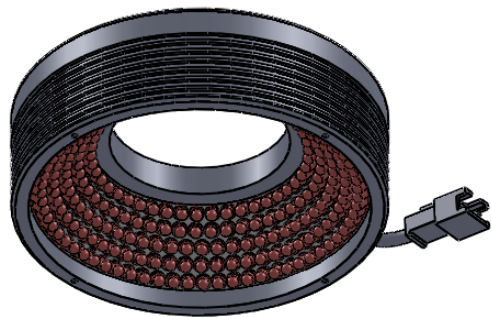

REVISIONS				
ZONE	REV.	DESCRIPTIONS	DATE	APP.

4X ϕ 2.50 ∇ 5
M3X0.5 - 6H ∇ 4

COLOR	WAVE LENGHT
RED:	660nm
GREEN:	525nm
BLUE:	470nm
WHITE:	-
IR 850:	850nm
IR 940:	940nm
UV:	380-385nm
RGB:	660nm/525nm/470nm

DESIGN BY	GP KHAW	UNIT:	MM
CHECK BY	EH-LOH	REVISION:	01
DATE	15/02/2012	SCALE:	1 : 1
MATERIAL	-	TITLE	DRAWING LAYOUT
FINISHING	-	PART NO	LSW-45-100-5-X-24V
QTY	-	DWG NO	-

PRODUCT SERIES: LSW SERIES

COLOUR:	-	-
VOLTAGE:	-	-
CURRENT:	-	-
POWER:	-	-
SHEET 1 OF 1		