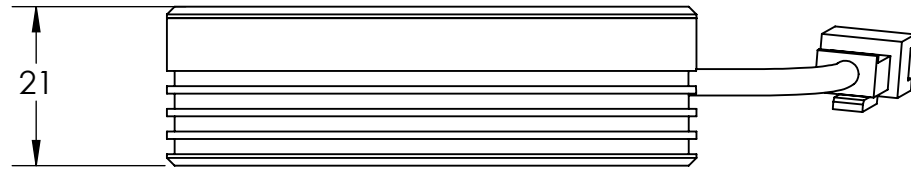

REVISIONS

ZONE	REV.	DESCRIPTIONS	DATE	APP.
------	------	--------------	------	------

SECTION A-A

COLOR	WAVE LENGHT
RED:	660nm
GREEN:	525nm
BLUE:	470nm
WHITE:	--
IR 850:	850nm
IR 940:	940nm
UV:	380-385nm
RGB:	660nm/525nm/470nm

DESIGN BY	KB TAN
CHECK BY	KB TAN
DATE	16/02/2015
MATERIAL	-
FINISHING	-
QTY	-

UNIT:	MM
REVISION:	03
SCALE:	1:1

PRODUCT SERIES: LSW SERIES

TITLE	DRAWING LAYOUT
PART NO	LSW-45-070-3-X-24V
DWG NO	-

COLOUR:	-	-
VOLTAGE:	-	-
CURRENT:	-	-
POWER:	-	-
SHEET 1 OF 1		