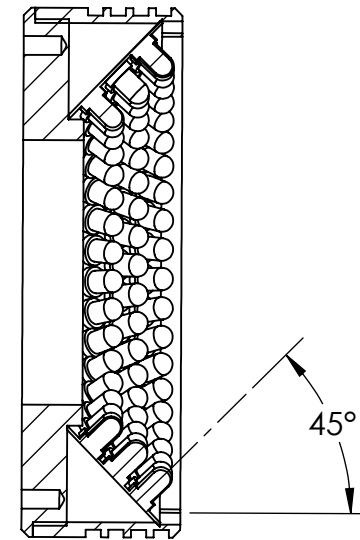

REVISIONS

ZONE	REV.	DESCRIPTIONS	DATE	APP.
------	------	--------------	------	------

SECTION A-A

COLOR	WAVE LENGHT
RED:	660nm
GREEN:	525nm
BLUE:	470nm
WHITE:	--
IR 850:	850nm
IR 940:	940nm
UV:	380-385nm
RGB:	660nm/525nm/470nm

DESIGN BY	KB TAN
CHECK BY	KB TAN
DATE	16/02/2015
MATERIAL	-
FINISHING	-
QTY	-

UNIT:	MM
REVISION:	03
SCALE:	1:1

PRODUCT SERIES: LSW SERIES

TITLE	DRAWING LAYOUT
PART NO	LSW-45-070-3-X-24V
DWG NO	-

COLOUR:	-	-
VOLTAGE:	-	-
CURRENT:	-	-
POWER:	-	-
SHEET 1 OF 1		