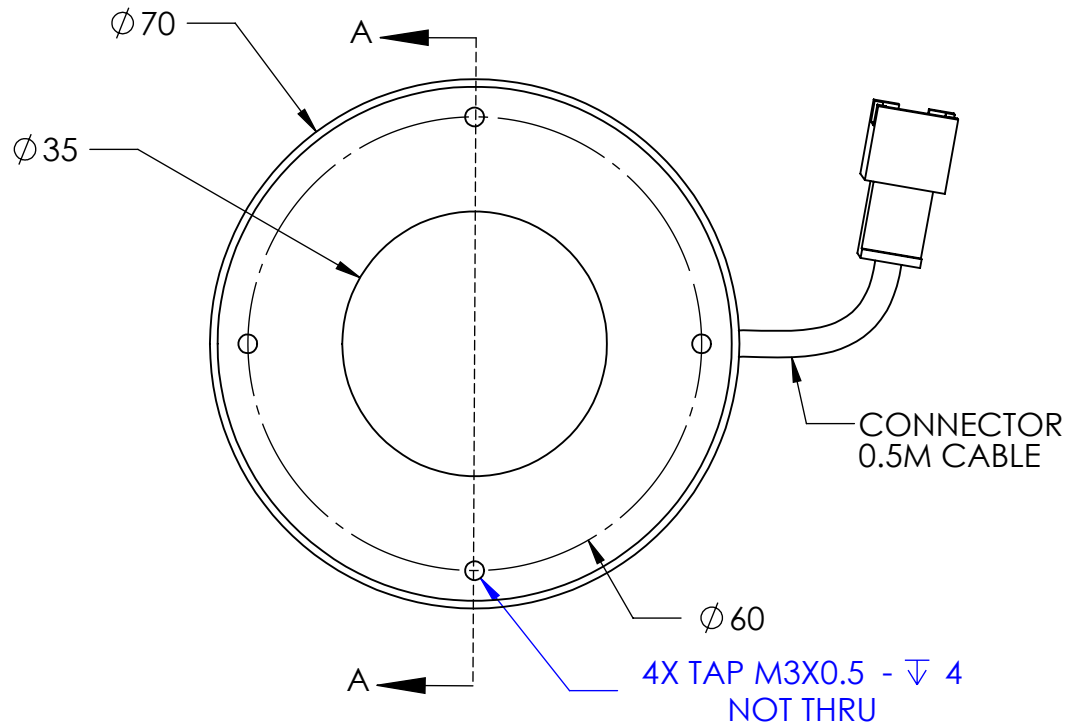

REVISIONS

ZONE	REV.	DESCRIPTIONS	DATE	APP.
------	------	--------------	------	------

SECTION A-A

COLOR	WAVE LENGHT
RED:	660nm
GREEN:	525nm
BLUE:	470nm
WHITE:	--
IR 850:	850nm
IR 940:	940nm
UV:	380-385nm
RGB:	660nm/525nm/470nm

DESIGN BY	KB TAN
CHECK BY	KB TAN
DATE	16/02/2015
MATERIAL	-
FINISHING	-
QTY	-

UNIT:	MM
REVISION:	03
SCALE:	1:1

PRODUCT SERIES: LSW SERIES

TITLE	DRAWING LAYOUT
PART NO	LSW-45-070-3-X-24V
DWG NO	-

COLOUR:	-	-
VOLTAGE:	-	-
CURRENT:	-	-
POWER:	-	-
SHEET 1 OF 1		