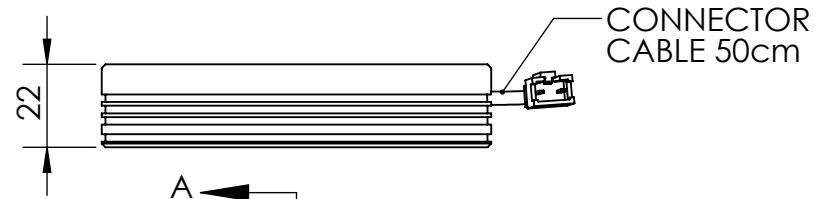

REVISIONS

ZONE	REV.	DESCRIPTIONS	DATE	APP.
------	------	--------------	------	------

SECTION A-A

COLOR	WAVE LENGHT
RED:	660nm
GREEN:	525nm
BLUE:	470nm
WHITE:	--
IR 850:	850nm
IR 940:	940nm
UV:	380-385nm
RGB:	660nm/525nm/470nm

DESIGN BY	KB TAN	UNIT:	PRODUCT SERIES: LSW SERIES				
CHECK BY	KB TAN	MM					
DATE	02/07/2015	REVISION:	TITLE	DRAWING LAYOUT	COLOR:	-	-
MATERIAL	-	SCALE:	PART NO	LSW-15-100-5-X-24V	VOLTAGE:	-	-
FINISHING	-	2 : 3	DWG NO	-	CURRENT:	-	-
QTY	1				POWER:	-	-
					SHEET 1 OF 1		