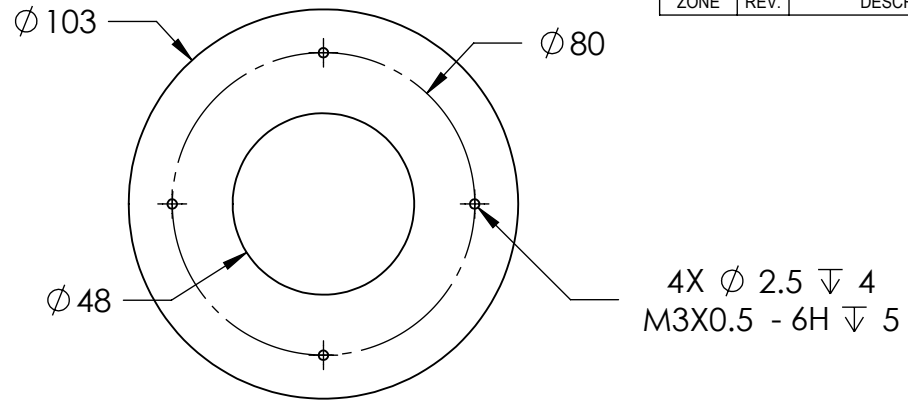

REVISIONS

ZONE	REV.	DESCRIPTIONS	DATE	APP.
------	------	--------------	------	------

SECTION A-A

COLOR	WAVE LENGHT
RED:	660nm
GREEN:	525nm
BLUE:	470nm
WHITE:	--
IR 850:	850nm
IR 940:	940nm
UV:	380-385nm
RGB:	660nm/525nm/470nm

DESIGN BY	KB TAN	UNIT:	PRODUCT SERIES: LSW SERIES				
CHECK BY	KB TAN	MM					
DATE	02/07/2015	REVISION:	TITLE	DRAWING LAYOUT	COLOR:	-	-
MATERIAL	-	SCALE:	PART NO	LSW-15-100-5-X-24V	VOLTAGE:	-	-
FINISHING	-	2 : 3	DWG NO	-	CURRENT:	-	-
QTY	1				POWER:	-	-
					SHEET 1 OF 1		