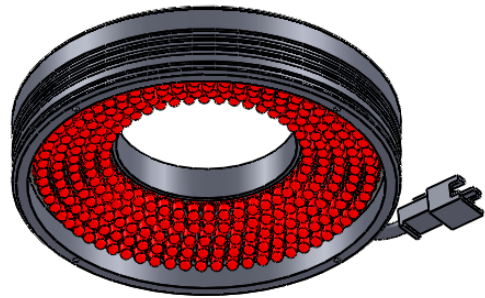

REVISIONS

ZONE	REV.	DESCRIPTIONS	DATE	APP.
------	------	--------------	------	------

SECTION A-A

COLOR	WAVE LENGHT
RED:	660nm
GREEN:	525nm
BLUE:	470nm
WHITE:	--
IR 850:	850nm
IR 940:	940nm
UV:	380-385nm
RGB:	660nm/525nm/470nm

DESIGN BY	KB TAN	UNIT:	PRODUCT SERIES: LSW SERIES				
CHECK BY	KB TAN	MM					
DATE	02/07/2015	REVISION:	TITLE	DRAWING LAYOUT	COLOR:	-	-
MATERIAL	-	SCALE:	PART NO	LSW-15-100-5-X-24V	VOLTAGE:	-	-
FINISHING	-	2 : 3	DWG NO	-	CURRENT:	-	-
QTY	1				POWER:	-	-
					SHEET 1 OF 1		