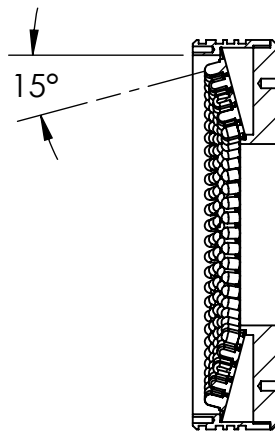

REVISIONS

ZONE	REV.	DESCRIPTIONS	DATE	APP.
------	------	--------------	------	------

SECTION A-A

COLOR	WAVE LENGHT
RED:	660nm
GREEN:	525nm
BLUE:	470nm
WHITE:	--
IR 850:	850nm
IR 940:	940nm
UV:	380-385nm
RGB:	660nm/525nm/470nm

DESIGN BY	KB TAN	UNIT:	PRODUCT SERIES: LSW SERIES				
CHECK BY	KB TAN	MM					
DATE	02/07/2015	REVISION:	TITLE	DRAWING LAYOUT	COLOR:	-	-
MATERIAL	-	SCALE:	PART NO	LSW-15-100-5-X-24V	VOLTAGE:	-	-
FINISHING	-	2 : 3	DWG NO	-	CURRENT:	-	-
QTY	1				POWER:	-	-
					SHEET 1 OF 1		