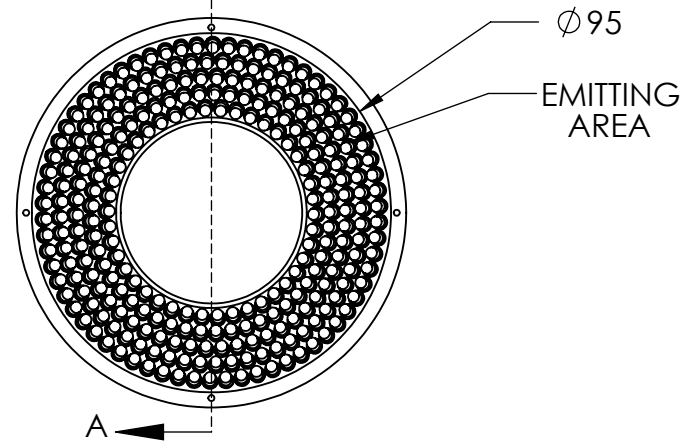

REVISIONS

ZONE	REV.	DESCRIPTIONS	DATE	APP.
------	------	--------------	------	------

SECTION A-A

COLOR	WAVE LENGHT
RED:	660nm
GREEN:	525nm
BLUE:	470nm
WHITE:	--
IR 850:	850nm
IR 940:	940nm
UV:	380-385nm
RGB:	660nm/525nm/470nm

DESIGN BY	KB TAN	UNIT:	PRODUCT SERIES: LSW SERIES				
CHECK BY	KB TAN	MM					
DATE	02/07/2015	REVISION:	TITLE	DRAWING LAYOUT	COLOR:	-	-
MATERIAL	-	SCALE:	PART NO	LSW-15-100-5-X-24V	VOLTAGE:	-	-
FINISHING	-	2 : 3	DWG NO	-	CURRENT:	-	-
QTY	1				POWER:	-	-
					SHEET 1 OF 1		