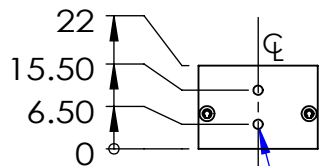

REVISIONS

ZONE	REV.	DESCRIPTIONS	DATE	APP.
------	------	--------------	------	------

2XTAP M3 ∇ 4  
(ON 2 SIDES)

2X M3 ADJUSTABLE NUT

CABLE & CONNECTOR

COLOR	WAVE LENGHT
RED:	620nm
GREEN:	525nm
BLUE:	470nm
WHITE:	-
IR 850:	850nm
IR 940:	940nm
UV:	380-385nm
RGB:	620nm/525nm/470nm

DESIGN BY	DS CHAN	UNIT:	PRODUCT SERIES: LBRX SERIES		
CHECK BY	DS CHAN	MM			
DATE	06/06/2014	REVISION:			
MATERIAL	-	01	TITLE	DRAWING LAYOUT	
FINISHING	-	SCALE:	PART NO	LBRX-00-200-6-X-24V (REV 01)	
QTY	-	1 : 2	DWG NO	-	
			COLOUR:	-	-
			VOLTAGE:	-	-
			CURRENT:	-	-
			POWER:	-	-
			SHEET 1 OF 1		