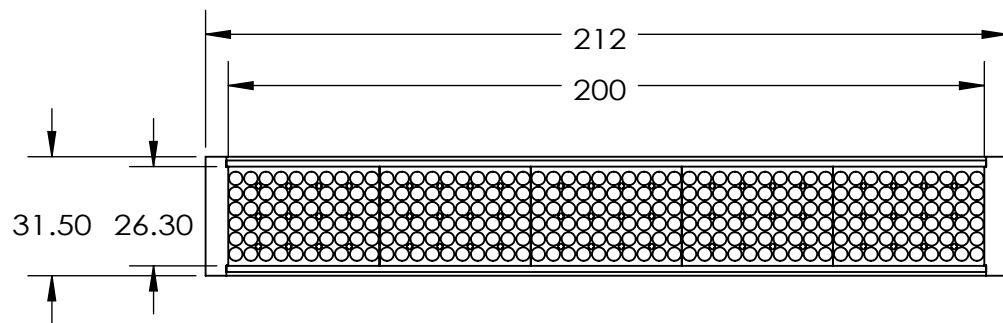

REVISIONS

ZONE	REV.	DESCRIPTIONS	DATE	APP.
------	------	--------------	------	------

2XTAP M3 ∇ 4  
(ON 2 SIDES)

2X M3 ADJUSTABLE NUT

CABLE & CONNECTOR

COLOR	WAVE LENGHT
RED:	620nm
GREEN:	525nm
BLUE:	470nm
WHITE:	-
IR 850:	850nm
IR 940:	940nm
UV:	380-385nm
RGB:	620nm/525nm/470nm

DESIGN BY	DS CHAN	UNIT:	PRODUCT SERIES: LBRX SERIES		
CHECK BY	DS CHAN	MM			
DATE	06/06/2014	REVISION:			
MATERIAL	-	01	TITLE	DRAWING LAYOUT	
FINISHING	-	SCALE:	PART NO	LBRX-00-200-6-X-24V (REV 01)	
QTY	-	1 : 2	DWG NO	-	
			COLOUR:	-	-
			VOLTAGE:	-	-
			CURRENT:	-	-
			POWER:	-	-
			SHEET 1 OF 1		