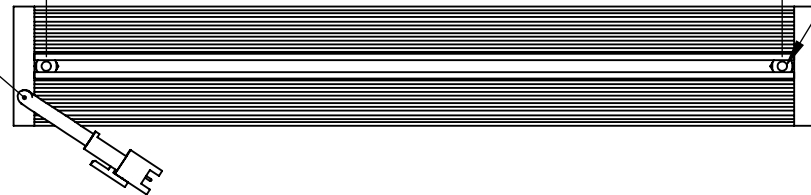

REVISIONS

ZONE	REV.	DESCRIPTIONS	DATE	APP.
------	------	--------------	------	------

2XTAP M3 ∇ 4  
(ON 2 SIDES)

2X M3 ADJUSTABLE NUT

CABLE & CONNECTOR

COLOR	WAVE LENGHT
RED:	620nm
GREEN:	525nm
BLUE:	470nm
WHITE:	-
IR 850:	850nm
IR 940:	940nm
UV:	380-385nm
RGB:	620nm/525nm/470nm

DESIGN BY	DS CHAN	UNIT:	PRODUCT SERIES: LBRX SERIES		
CHECK BY	DS CHAN	MM			
DATE	06/06/2014	REVISION:			
MATERIAL	-	01	TITLE	DRAWING LAYOUT	
FINISHING	-	SCALE:	PART NO	LBRX-00-200-6-X-24V (REV 01)	
QTY	-	1 : 2	DWG NO	-	
			COLOUR:	-	-
			VOLTAGE:	-	-
			CURRENT:	-	-
			POWER:	-	-
			SHEET 1 OF 1		