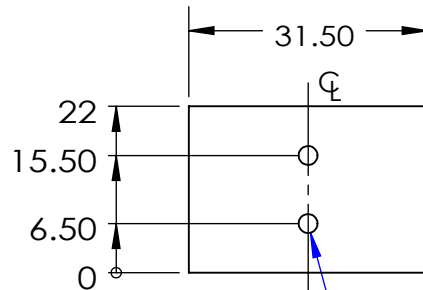

REVISIONS				
ZONE	REV.	DESCRIPTIONS	DATE	APP.

2X TAP M3 ∇ 4
(ON 2 SIDES)

2X M3 ADJUSTABLE NUT

CABLE & CONNECTOR

COLOR	WAVE LENGHT
RED:	620nm
GREEN:	525nm
BLUE:	470nm
WHITE:	-
IR 850:	850nm
IR 940:	940nm
UV:	380-385nm
RGB:	620nm/525nm/470nm

DESIGN BY	DS CHAN	UNIT:	PRODUCT SERIES: LBRX SERIES				
CHECK BY	DS CHAN	MM					
DATE	06/06/2014	REVISION:	TITLE	DRAWING LAYOUT	COLOUR:	-	-
MATERIAL	-	01	PART NO	LBRX-00-040-6-X-24V (REV 01)	VOLTAGE:	-	-
FINISHING	-	SCALE:	DWG NO	-	CURRENT:	-	-
QTY	-	2 : 1			POWER:	-	-
					SHEET 1 OF 1		