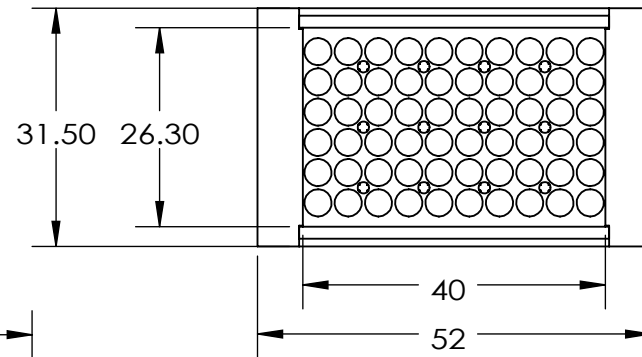

REVISIONS				
ZONE	REV.	DESCRIPTIONS	DATE	APP.

2X TAP M3 ∇ 4
(ON 2 SIDES)

2X M3 ADJUSTABLE NUT

CABLE & CONNECTOR

COLOR	WAVE LENGHT
RED:	620nm
GREEN:	525nm
BLUE:	470nm
WHITE:	-
IR 850:	850nm
IR 940:	940nm
UV:	380-385nm
RGB:	620nm/525nm/470nm

DESIGN BY	DS CHAN	UNIT:	PRODUCT SERIES: LBRX SERIES				
CHECK BY	DS CHAN	MM					
DATE	06/06/2014	REVISION:	TITLE	DRAWING LAYOUT	COLOUR:	-	-
MATERIAL	-	01	PART NO	LBRX-00-040-6-X-24V (REV 01)	VOLTAGE:	-	-
FINISHING	-	SCALE:	DWG NO	-	CURRENT:	-	-
QTY	-	2 : 1			POWER:	-	-
					SHEET 1 OF 1		