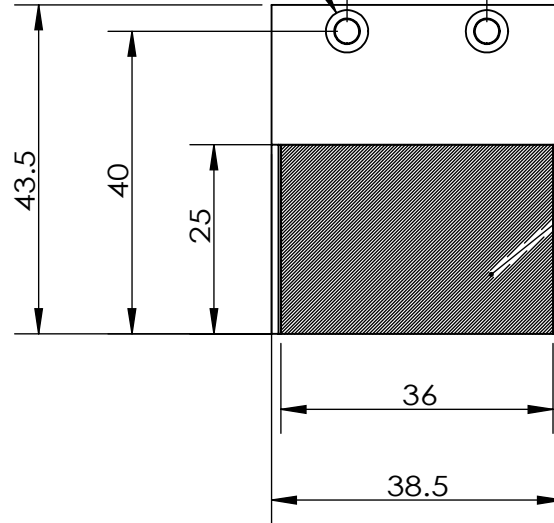

REVISIONS				
ZONE	REV.	DESCRIPTIONS	DATE	APP.

CONNECTOR
CABLE LENGTH 50cm

2X ϕ 3.4 THRU ALL
 ϕ 5.6 ∇ 3

18.5

EMITTING AREA

5.3

COLOR	WAVE LENGHT
RED:	660nm
GREEN:	525nm
BLUE:	470nm
WHITE:	-
IR 850:	850nm
IR 940:	940nm
UV:	380-385nm
RGB:	660nm/525nm/470nm

DESIGN BY	DS CHAN	UNIT:
CHECK BY	DS CHAN	MM
DATE	21/02/2014	REVISION:
MATERIAL	-	01
FINISHING	-	SCALE:
QTY	-	1 : 1

PRODUCT SERIES: BHDS SERIES

TITLE	DRAWING LAYOUT	COLOUR:	-	-
PART NO	BHDS-00-25X36-1-X-24V (REV 01)	VOLTAGE:	-	-
DWG NO	-	CURRENT:	-	-
		POWER:	-	-
			SHEET 1 OF 1	