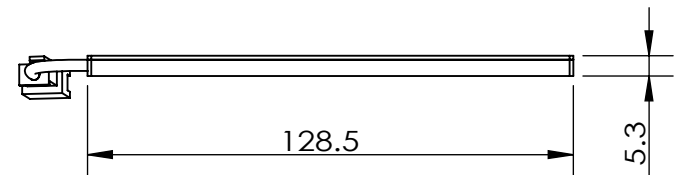

REVISIONS				
ZONE	REV.	DESCRIPTIONS	DATE	APP.

CONNECTOR
CABLE 50cm

5X ϕ 3.40 THRU ALL
 \square ϕ 5.60 ∇ 3

EMITTING AREA

COLOR	WAVE LENGHT
RED:	660nm
GREEN:	525nm
BLUE:	470nm
WHITE:	-
IR 850:	850nm
IR 940:	940nm
UV:	380-385nm
RGB:	660nm/525nm/470nm

DESIGN BY	DS CHAN	UNIT:
CHECK BY	DS CHAN	MM
DATE	21/02/2014	REVISION:
MATERIAL	-	01
FINISHING	-	SCALE:
QTY	-	1 : 2

PRODUCT SERIES: BHD SERIES

TITLE	DRAWING LAYOUT	COLOUR:	-	-
PART NO	BHD-00-100-1-X-24V (REV 01)	VOLTAGE:	-	-
DWG NO	-	CURRENT:	-	-
		POWER:	-	-
			SHEET 1 OF 1	