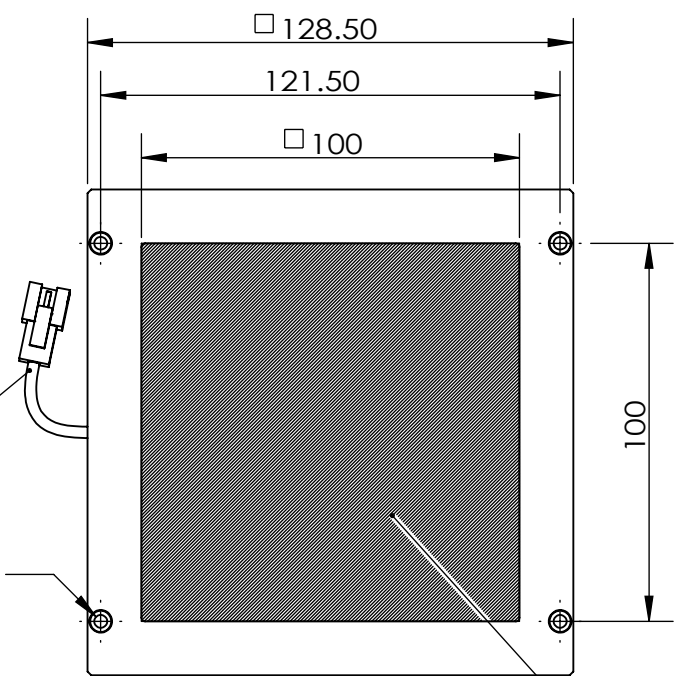

REVISIONS				
ZONE	REV.	DESCRIPTIONS	DATE	APP.

CONNECTOR
CABLE 50cm

5X ϕ 3.40 THRU ALL
 \square ϕ 5.60 ∇ 3

EMITTING AREA

COLOR	WAVE LENGHT
RED:	660nm
GREEN:	525nm
BLUE:	470nm
WHITE:	-
IR 850:	850nm
IR 940:	940nm
UV:	380-385nm
RGB:	660nm/525nm/470nm

DESIGN BY	DS CHAN	UNIT:
CHECK BY	DS CHAN	MM
DATE	21/02/2014	REVISION:
MATERIAL	-	01
FINISHING	-	SCALE:
QTY	-	1 : 2

PRODUCT SERIES: BHD SERIES

TITLE	DRAWING LAYOUT	COLOUR:	-	-
PART NO	BHD-00-100-1-X-24V (REV 01)	VOLTAGE:	-	-
DWG NO	-	CURRENT:	-	-
		POWER:	-	-
			SHEET 1 OF 1	