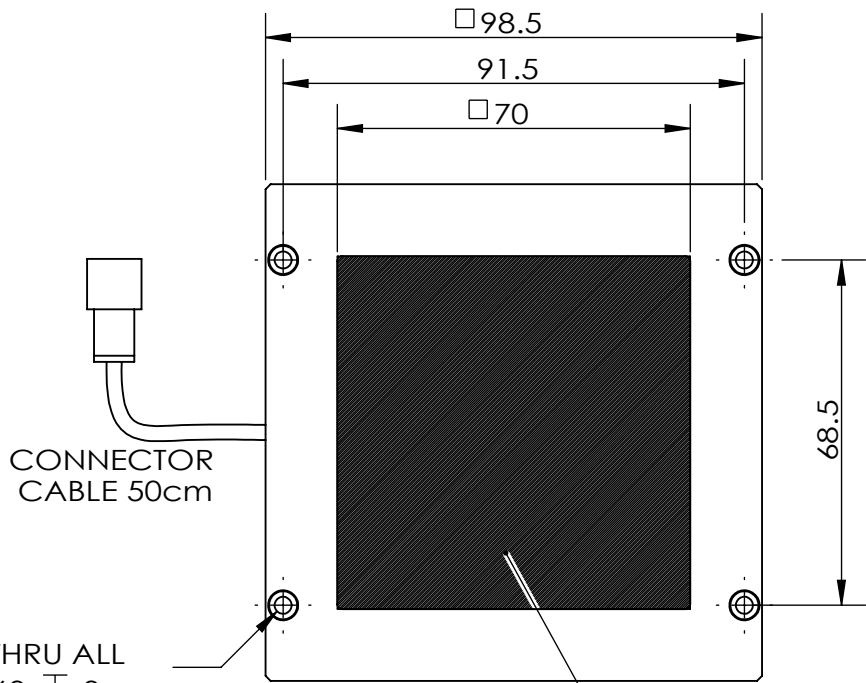

REVISIONS				
ZONE	REV.	DESCRIPTIONS	DATE	APP.

5X  $\phi$  3.40 THRU ALL  
 $\square$   $\phi$  5.60  $\nabla$  3

EMITTING AREA

COLOR	WAVE LENGHT
RED:	660nm
GREEN:	525nm
BLUE:	470nm
WHITE:	-
IR 850:	850nm
IR 940:	940nm
UV:	380-385nm
RGB:	660nm/525nm/470nm

DESIGN BY	GP KHAW	UNIT:	MM
CHECK BY	EH-LOH	REVISION:	1
DATE	14/03/2012	SCALE:	2 : 3
MATERIAL	-		
FINISHING	-		
QTY	-		

PRODUCT SERIES: BHD SERIES

TITLE	DRAWING LAYOUT	COLOUR:	-	-
PART NO	BHD-00-070-1-X-24V (REV 01)	VOLTAGE:	-	-
DWG NO	-	CURRENT:	-	-
		POWER:	-	-
			SHEET 1 OF 1	