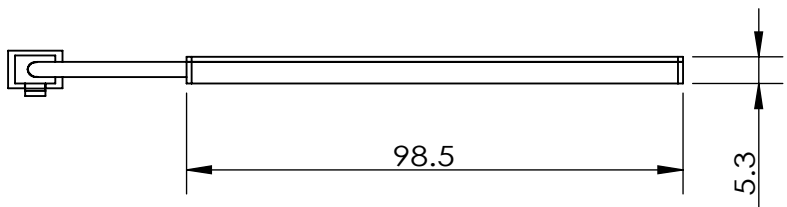

REVISIONS				
ZONE	REV.	DESCRIPTIONS	DATE	APP.

5X  $\phi$  3.40 THRU ALL  
 $\square$   $\phi$  5.60  $\nabla$  3

EMITTING AREA

COLOR	WAVE LENGHT
RED:	660nm
GREEN:	525nm
BLUE:	470nm
WHITE:	-
IR 850:	850nm
IR 940:	940nm
UV:	380-385nm
RGB:	660nm/525nm/470nm

DESIGN BY	GP KHAW	UNIT:	MM
CHECK BY	EH-LOH	REVISION:	1
DATE	14/03/2012	SCALE:	2 : 3
MATERIAL	-		
FINISHING	-		
QTY	-		

PRODUCT SERIES: BHD SERIES

TITLE	DRAWING LAYOUT	COLOUR:	-	-
PART NO	BHD-00-070-1-X-24V (REV 01)	VOLTAGE:	-	-
DWG NO	-	CURRENT:	-	-
		POWER:	-	-
			SHEET 1 OF 1	