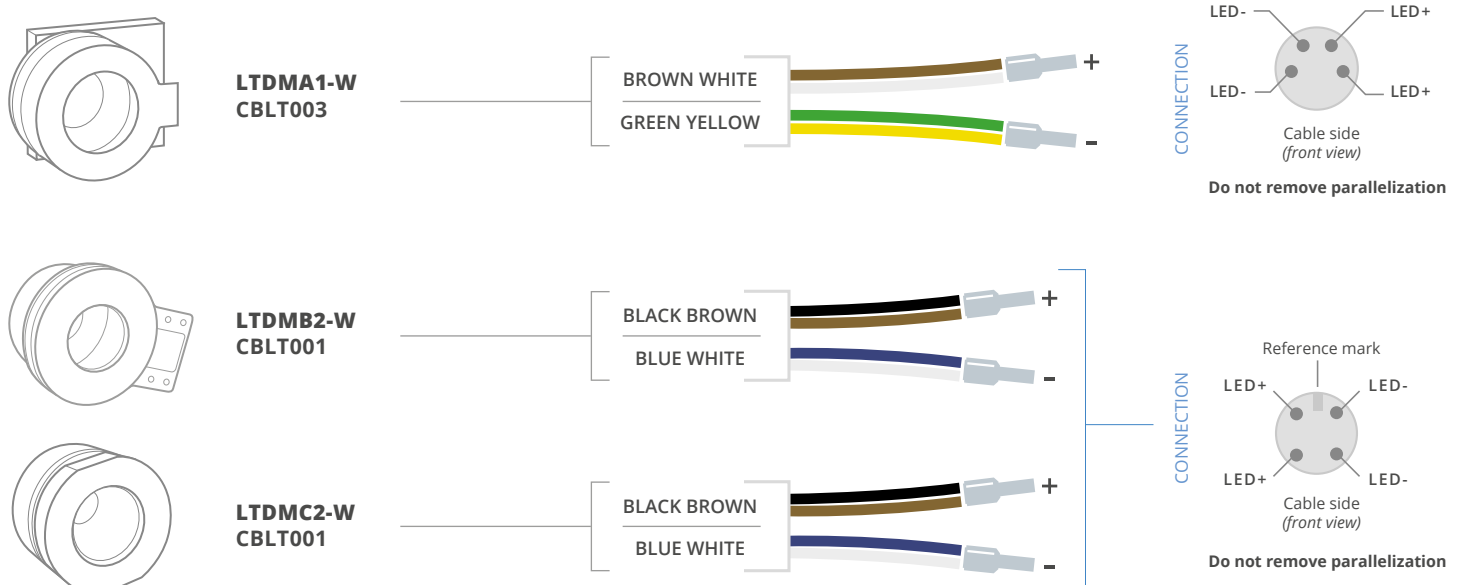

WIRING FOR OPTO ENGINEERING HIGH POWER LED LIGHTS

Wiring - LTDMLA domes + Low angles

Wiring - LTDM domes

Wiring - LTLA Low angles

Wiring - LTPRUP Pattern projectors

Wiring - LTBP Backlights