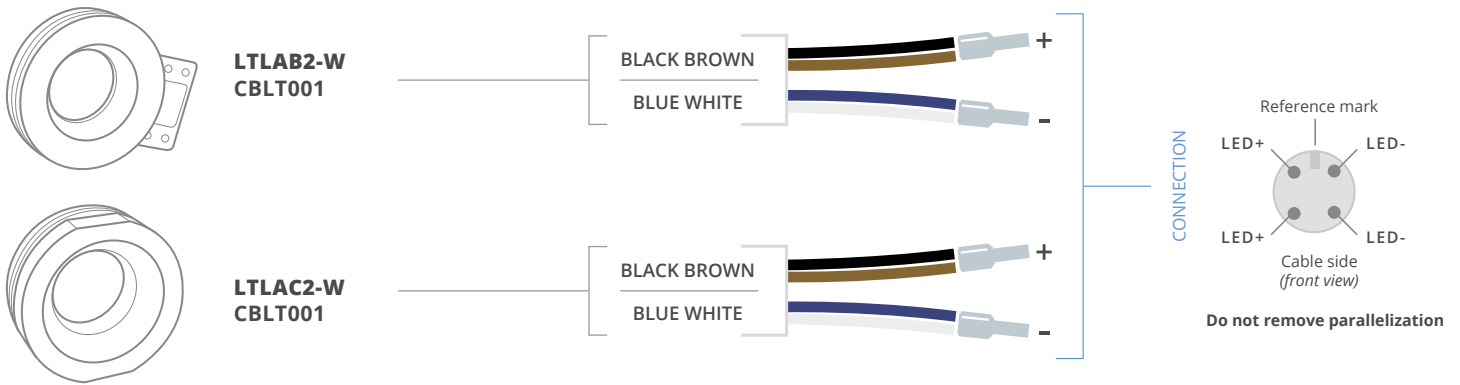

WIRING FOR OPTO ENGINEERING HIGH POWER LED LIGHTS

Wiring - LTDMLA domes + Low angles

Wiring - LTDM domes

Wiring - LTLA Low angles

Wiring - LTPRUP Pattern projectors

Wiring - LTBP Backlights