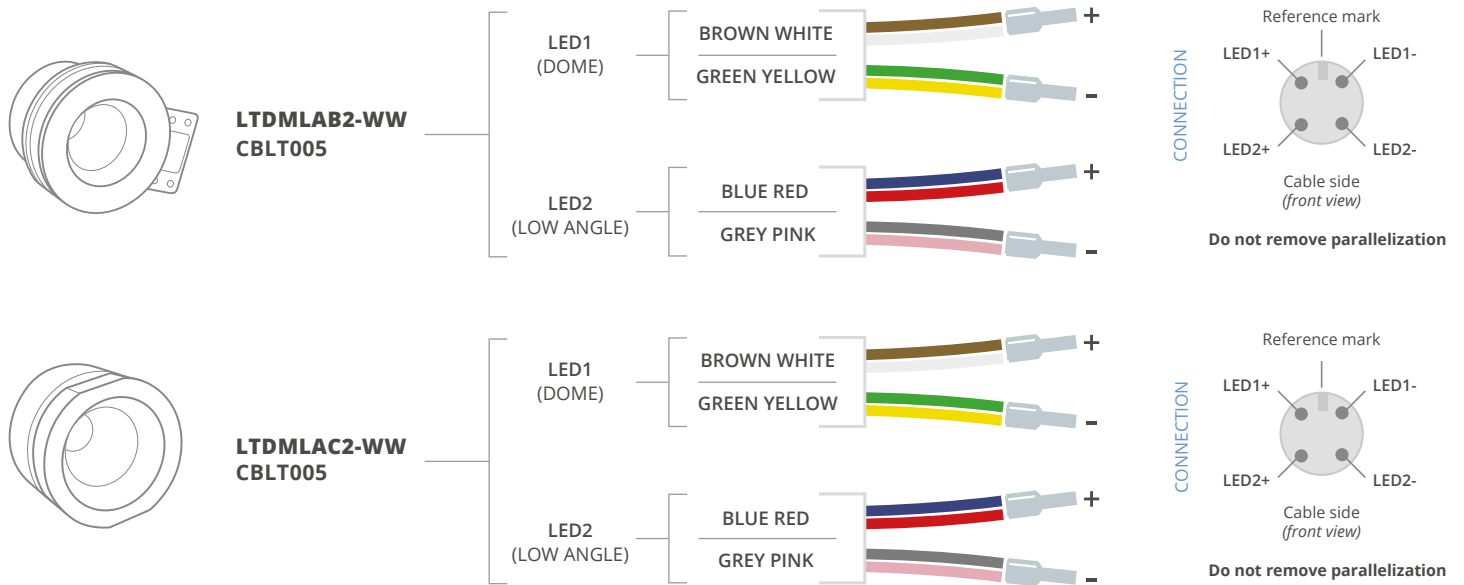

WIRING FOR OPTO ENGINEERING HIGH POWER LED LIGHTS

Wiring - LTDMLA domes + Low angles

Wiring - LTDM domes

Wiring - LTLA Low angles

Wiring - LTPRUP Pattern projectors

Wiring - LTBP Backlights