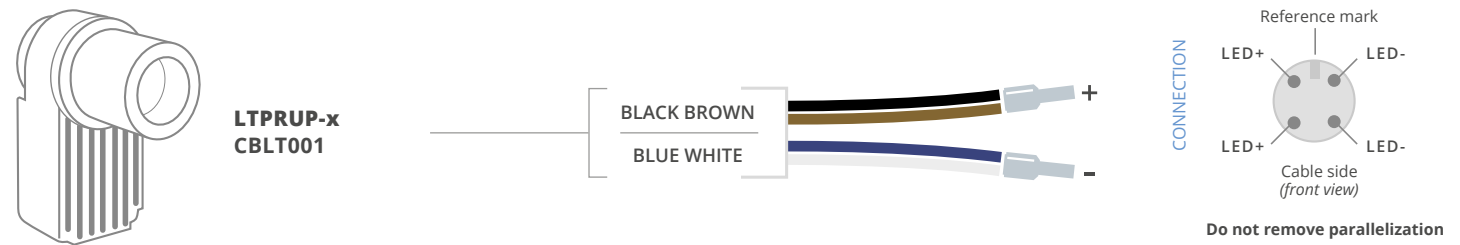

WIRING FOR OPTO ENGINEERING HIGH POWER LED LIGHTS

Wiring - LTDMLA domes + Low angles

Wiring - LTDM domes

Wiring - LTLA Low angles

Wiring - LTPRUP Pattern projectors

Wiring - LTBP Backlights